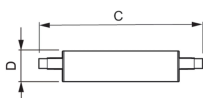

Specifications Philips Corepro LEDlineair R7s 118mm 14W
1600lm - 830 Warm White | Dimmable - Replaces 100W

[View Product](#)